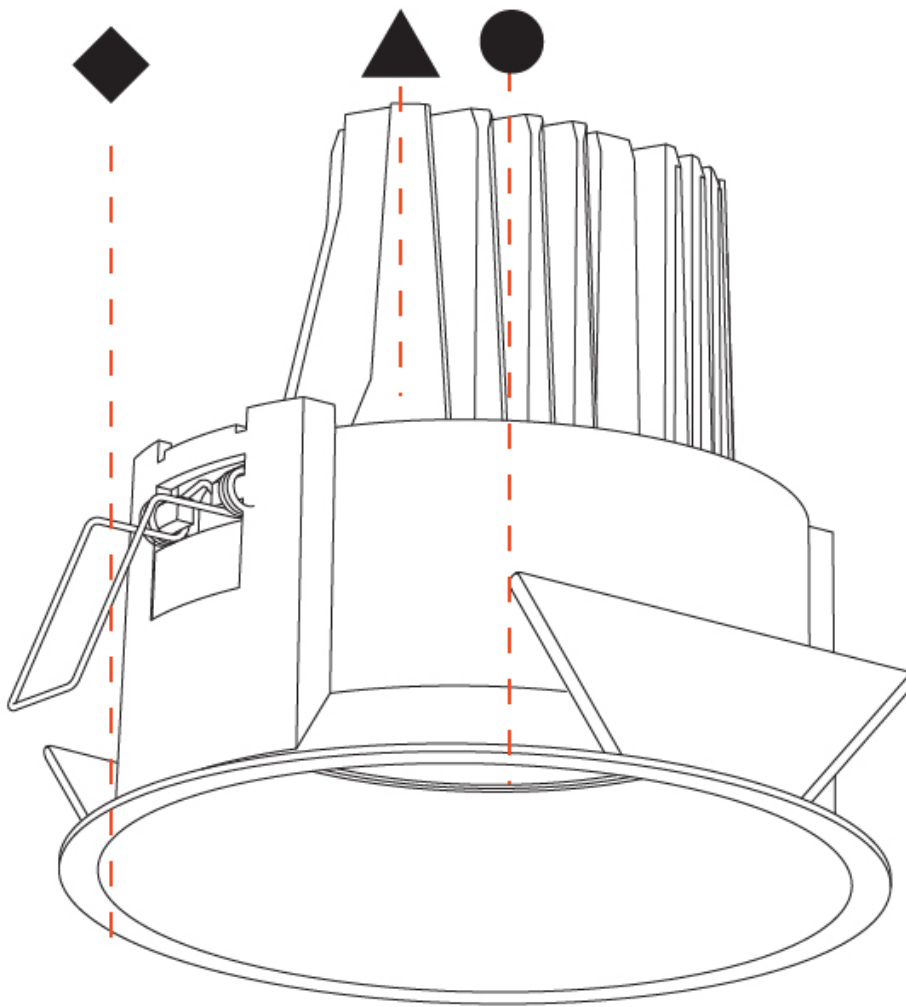

MECHANIQ ROUND DEEP RECESSED

A35061-

PROJECT	_____
TYPE	_____
SPECIFIER	_____
QUANTITY	_____
DATE	_____

A