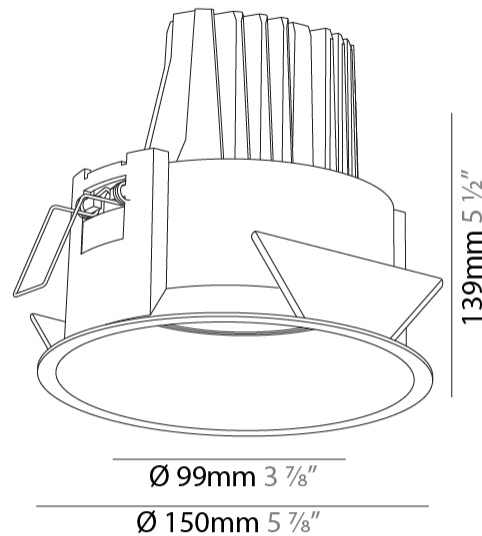

GENERAL

Series: Mechaniq Round Deep
Brand: Prolicht
Division: Architectural
Mounting Type: Recessed
Mounting Location: Ceiling
Subcategory: Downlight

PHYSICAL

Shape: Round
Diameter (mm): 150
Diameter (in): 5 7/8
Height (mm): 139
Height (in): 5 1/2
Min. Recessing Depth (mm): 160
Min. Recessing Depth (in): 6 5/16
Weight (kg): 0.907
Weight (lbs): 2
Fixture Finish: SSR / BKV / CWI / CRY / HAB / UFT / ITA / RUA / FTG / MYG / LOD / PUS / FRO / FUP / KIA / POP / BLS / SPG / MEY / GOH / GUM / CHC / COM / ABZ / JAG / OBR / MOS / ROR
Fixture Material: Aluminum Die Cast
Cut-out Measurements: 140mm / 5 1/2"

ELECTRICAL

Lamp Type: LED (Zhaga Standard)
Total Output Wattage (W): 12 / 15
Dimming: Tri-Mode (Non-Dimming and Phase Dimming (120Vac only) and 0-10V Dimming)
Driver Included: No
Driver Location: Recessed Housing
Driver Type: Constant Current - Universal
Housing: See components
Input Voltage (V): 120 - 277
Constant Current (MA): 350

LED

Number of LEDs: 1
Color Temperature (°K): 2700 / 3000 / 3500 / 4000
Max. Delivered Lumen (lm): 830 / 930 / 1010 / 1030
CRI: >90 CRI
Lamp Life (hrs): 50000

OPTICAL

Reflector: 8
Adjustability: Rotational 355°; Tilt 30°

RATINGS AND CERTIFICATIONS

Certified By: Certified for North American Standards
IP rating: IP20