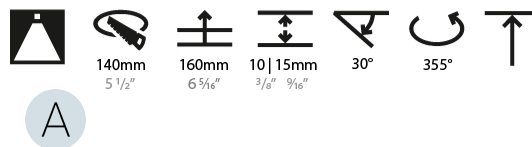

GENERAL

Series: Mechaniq Round Deep
Brand: Prolicht
Division: Architectural
Mounting Type: Recessed
Mounting Location: Ceiling
Subcategory: Downlight

PHYSICAL

Shape: Round
Diameter (mm): 150
Diameter (in): 5 7/8
Height (mm): 139
Height (in): 5 1/2
Min. Recessing Depth (mm): 160
Min. Recessing Depth (in): 6 5/16
Weight (kg): 0.907
Weight (lbs): 2
Fixture Finish: SSR / BKV / CWI / CRY / HAB / UFT / ITA / RUA / FTG / MYG / LOD / PUS / FRO / FUP / KIA / POP / BLS / SPG / MEY / GOH / GUM / CHC / COM / ABZ / JAG / OBR / MOS / ROR
Fixture Material: Aluminum Die Cast
Cut-out Measurements: 140mm / 5 1/2"

ELECTRICAL

Lamp Type: LED (Zhaga Standard)
Total Output Wattage (W): 12 / 15
Dimming: Tri-Mode (Non-Dimming and Phase Dimming (120Vac only) and 0-10V Dimming)
Driver Included: No
Driver Location: Recessed Housing
Driver Type: Constant Current - Universal
Housing: See components
Input Voltage (V): 120 - 277
Constant Current (MA): 350

LED

Number of LEDs: 1
Color Temperature (°K): 2700 / 3000 / 3500 / 4000
Max. Delivered Lumen (lm): 830 / 930 / 1010 / 1030
CRI: >90 CRI
Lamp Life (hrs): 50000

OPTICAL

Reflector: 8
Adjustability: Rotational 355°; Tilt 30°

RATINGS AND CERTIFICATIONS

Certified By: Certified for North American Standards
IP rating: IP20